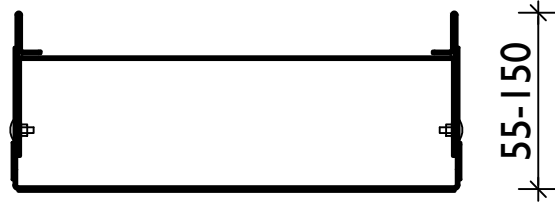

BG-FA RB 230

---

230

A horizontal dimension line with tick marks at both ends, indicating a width of 230.

55-150

A vertical dimension line with tick marks at both ends, indicating a height of 55-150.